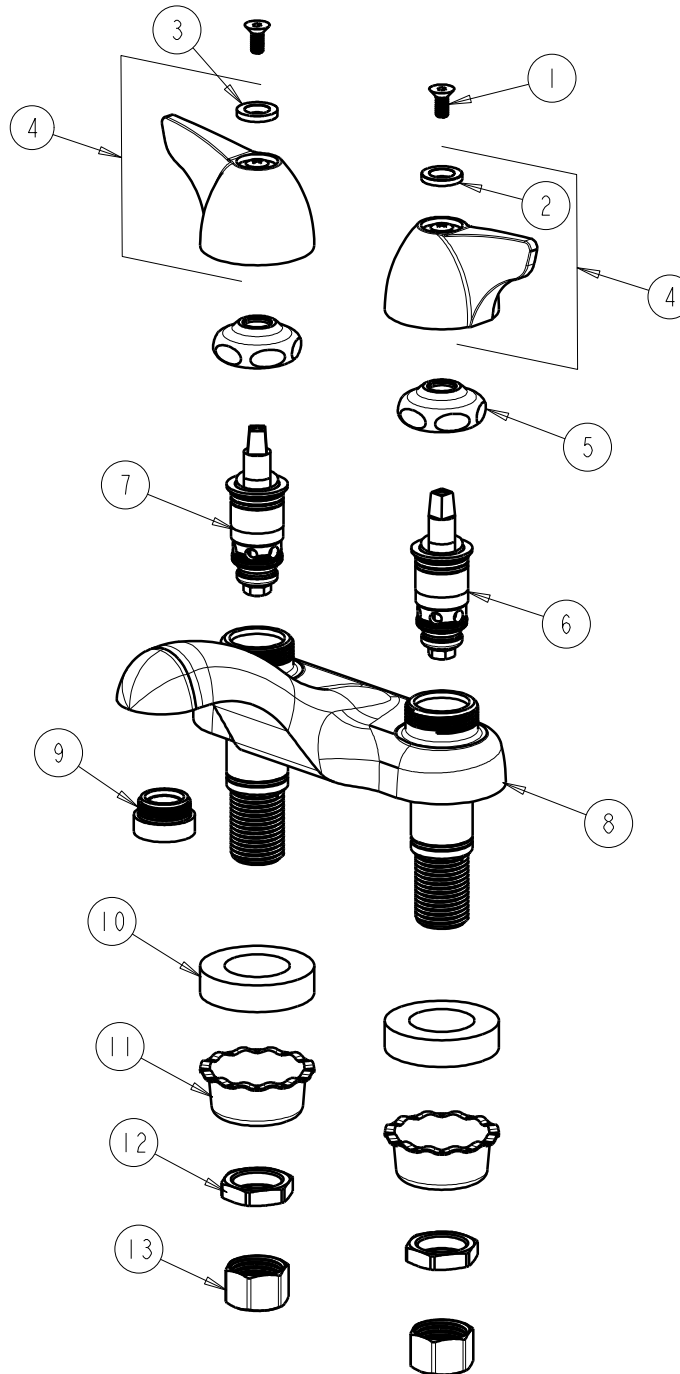

CHICAGO FAUCETS
a Geberit company

2100 South Clearwater Drive
Des Plaines, IL 60018
Phone: 847-803-5000
Fax: 847-803-5454
www.chicagofaucets.com

REPAIR PARTS

FITTING NO.

802-V1000ABCP

SUBMITTED MODEL NO.

ITEM NO.

FOR TECHNICAL ASSISTANCE
1-800-TEC-TRUE (1-800-832-8783)

BY: SID DATE: 05-20-09

CHK: *[Signature]* REV:

ITEM	PART NO.	DESCRIPTION	ITEM	PART NO.	DESCRIPTION
1	420-020JKNF	SCREW, 1/8 FLAT HEX HEAD X 1/2	8	---	VALVE BODY NOT SOLD SEPARATELY
2	633-123JKNF	INDEX BUTTON (BLUE)	9	E12VPJKCP	V.R. SOFTFLO AERATOR W/ KEY
3	633-023JKNF	INDEX BUTTON (RED)	10	555-313JKNF	WASHER
4	1000-PRJKCP	WING HANDLE ASSEMBLY (PAIR)	11	1797-114JKNF	BASIN COCK WASHER
5	1-214JKCP	CAP	12	49-004JKRBF	LOCKNUT
6	AB1-099XTJKNF	QUATURN UNIT (RH)	13	49-005JKRBF	COUPLING NUT
7	AB1-100XTJKNF	QUATURN UNIT (LH)			